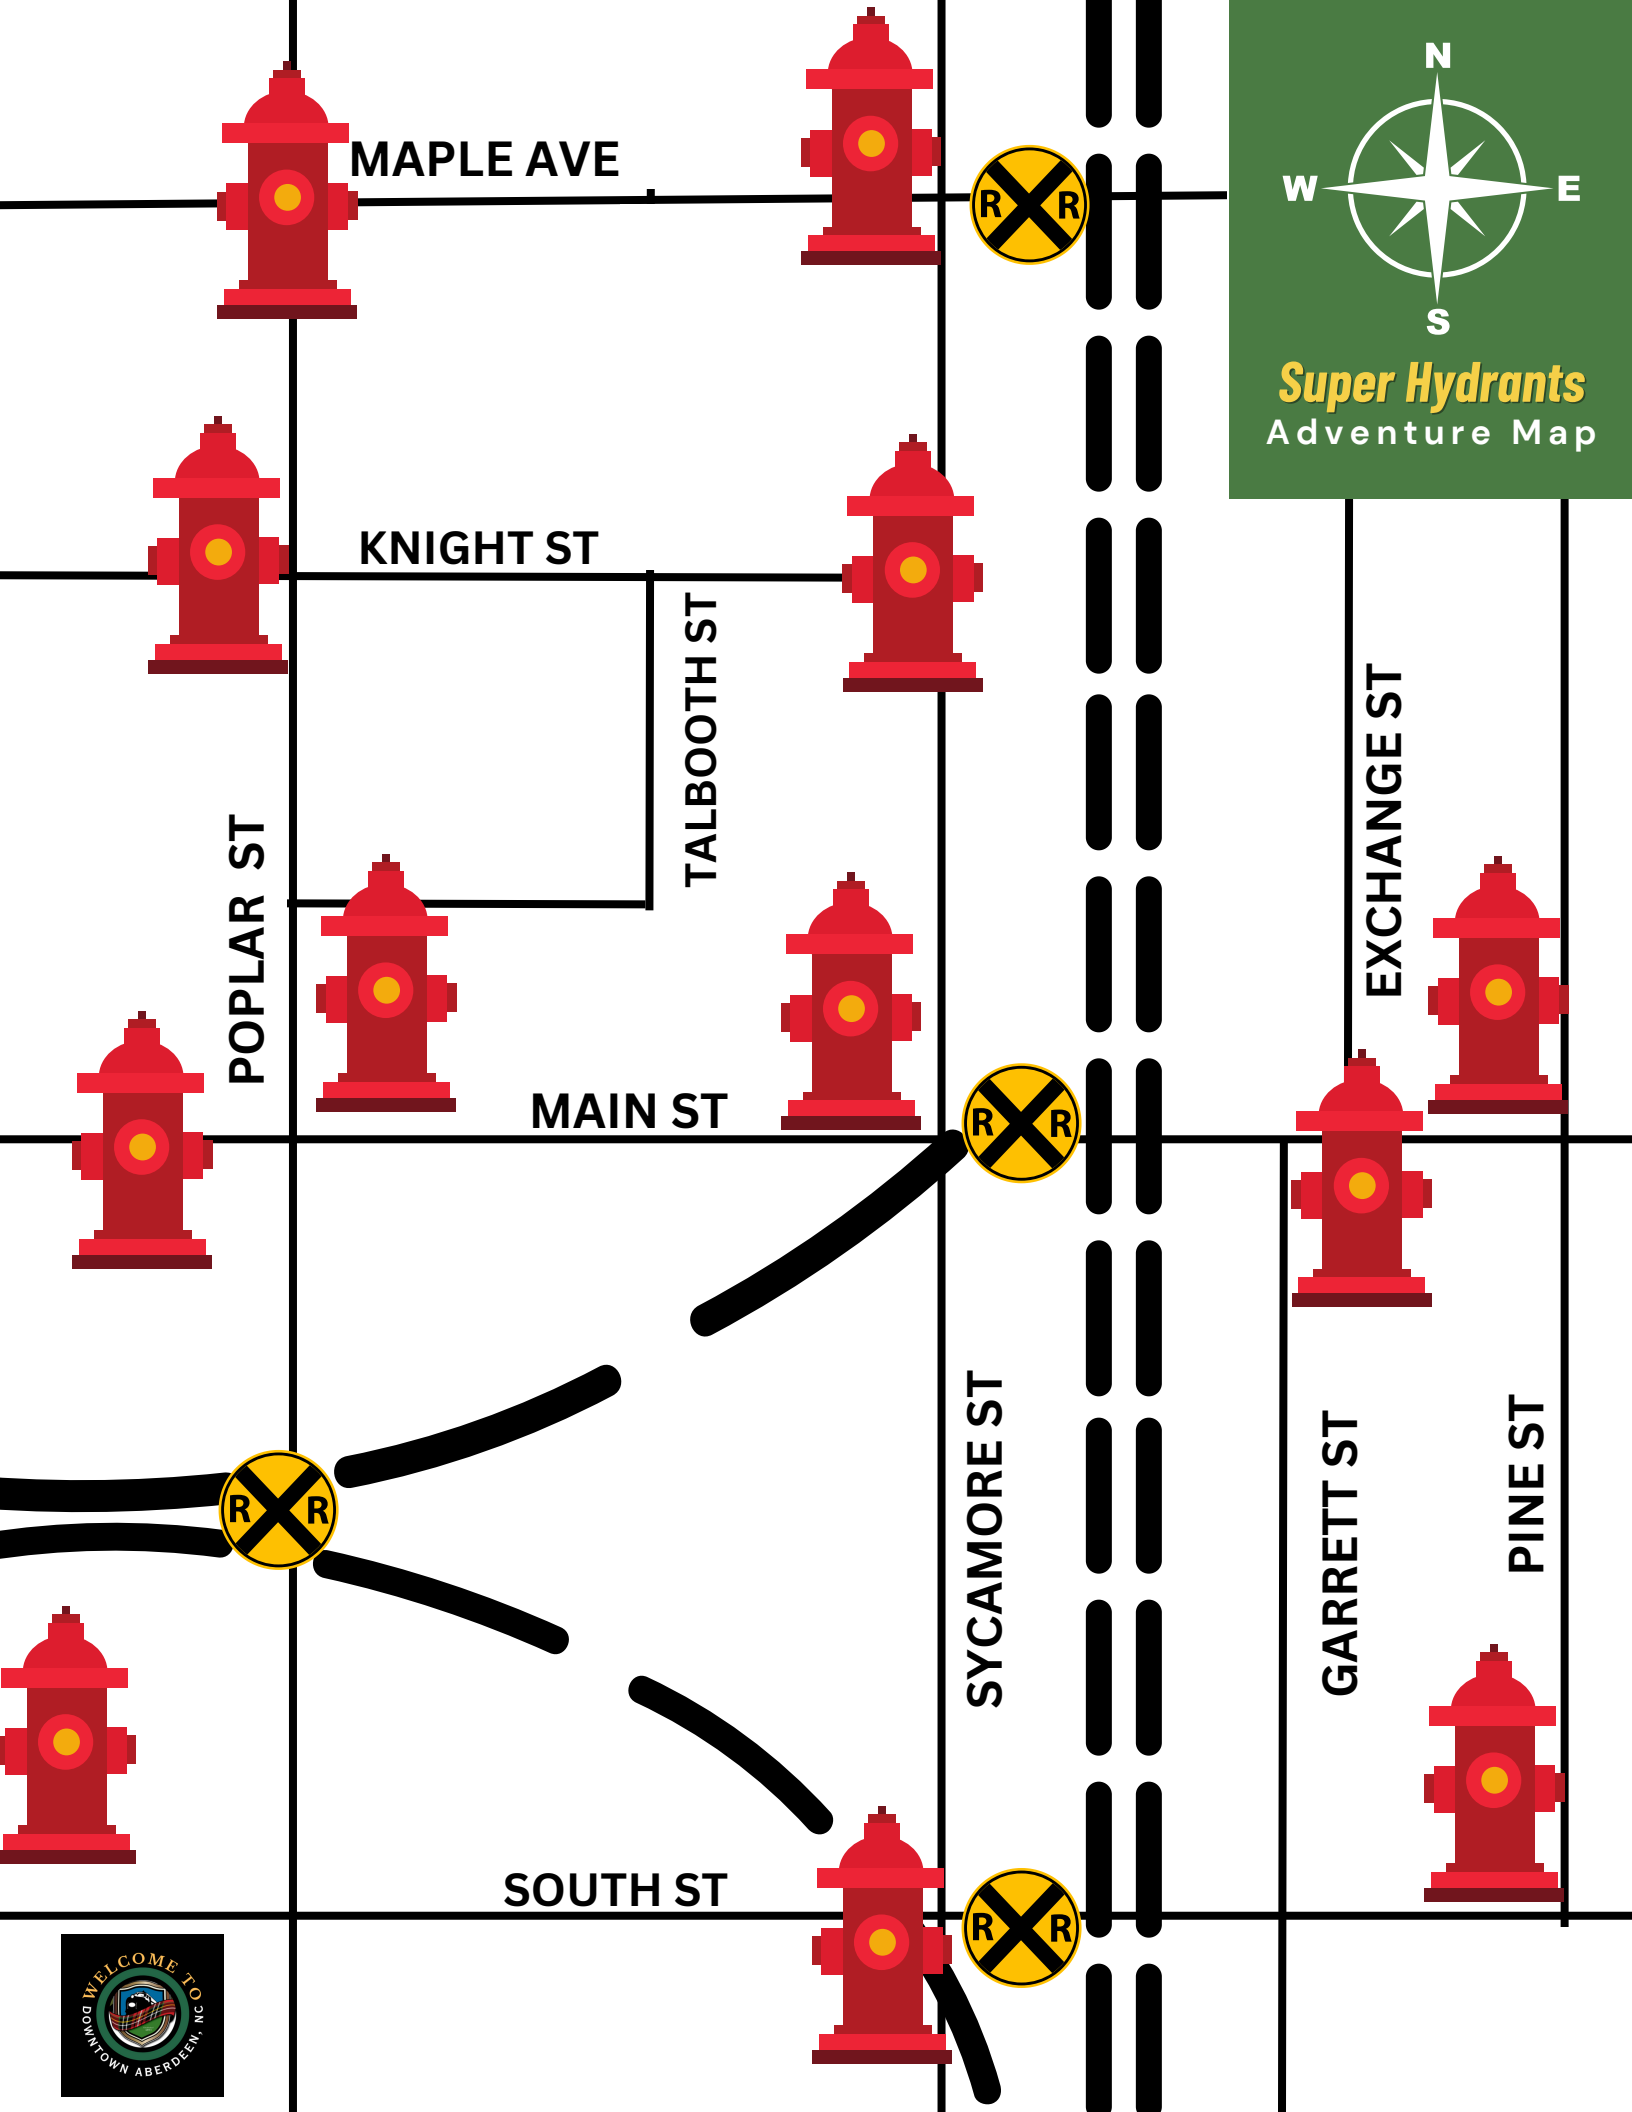

Super Hydrants
Adventure Map

MAPLE AVE

KNIGHT ST

POPLAR ST

TALBOOTH ST

MAIN ST

EXCHANGE ST

SYCAMORE ST

GARRETT ST

PINE ST

SOUTH ST

Did you find...

- Wonder Woman
- US Army
- Spiderman
- US Marines
- Buzz Lightyear
- The Flash
- Rosie the Riveter
- Teenage Mutant Ninja Turtles
- POW
- Iron Man
- Captain America
- Underdog